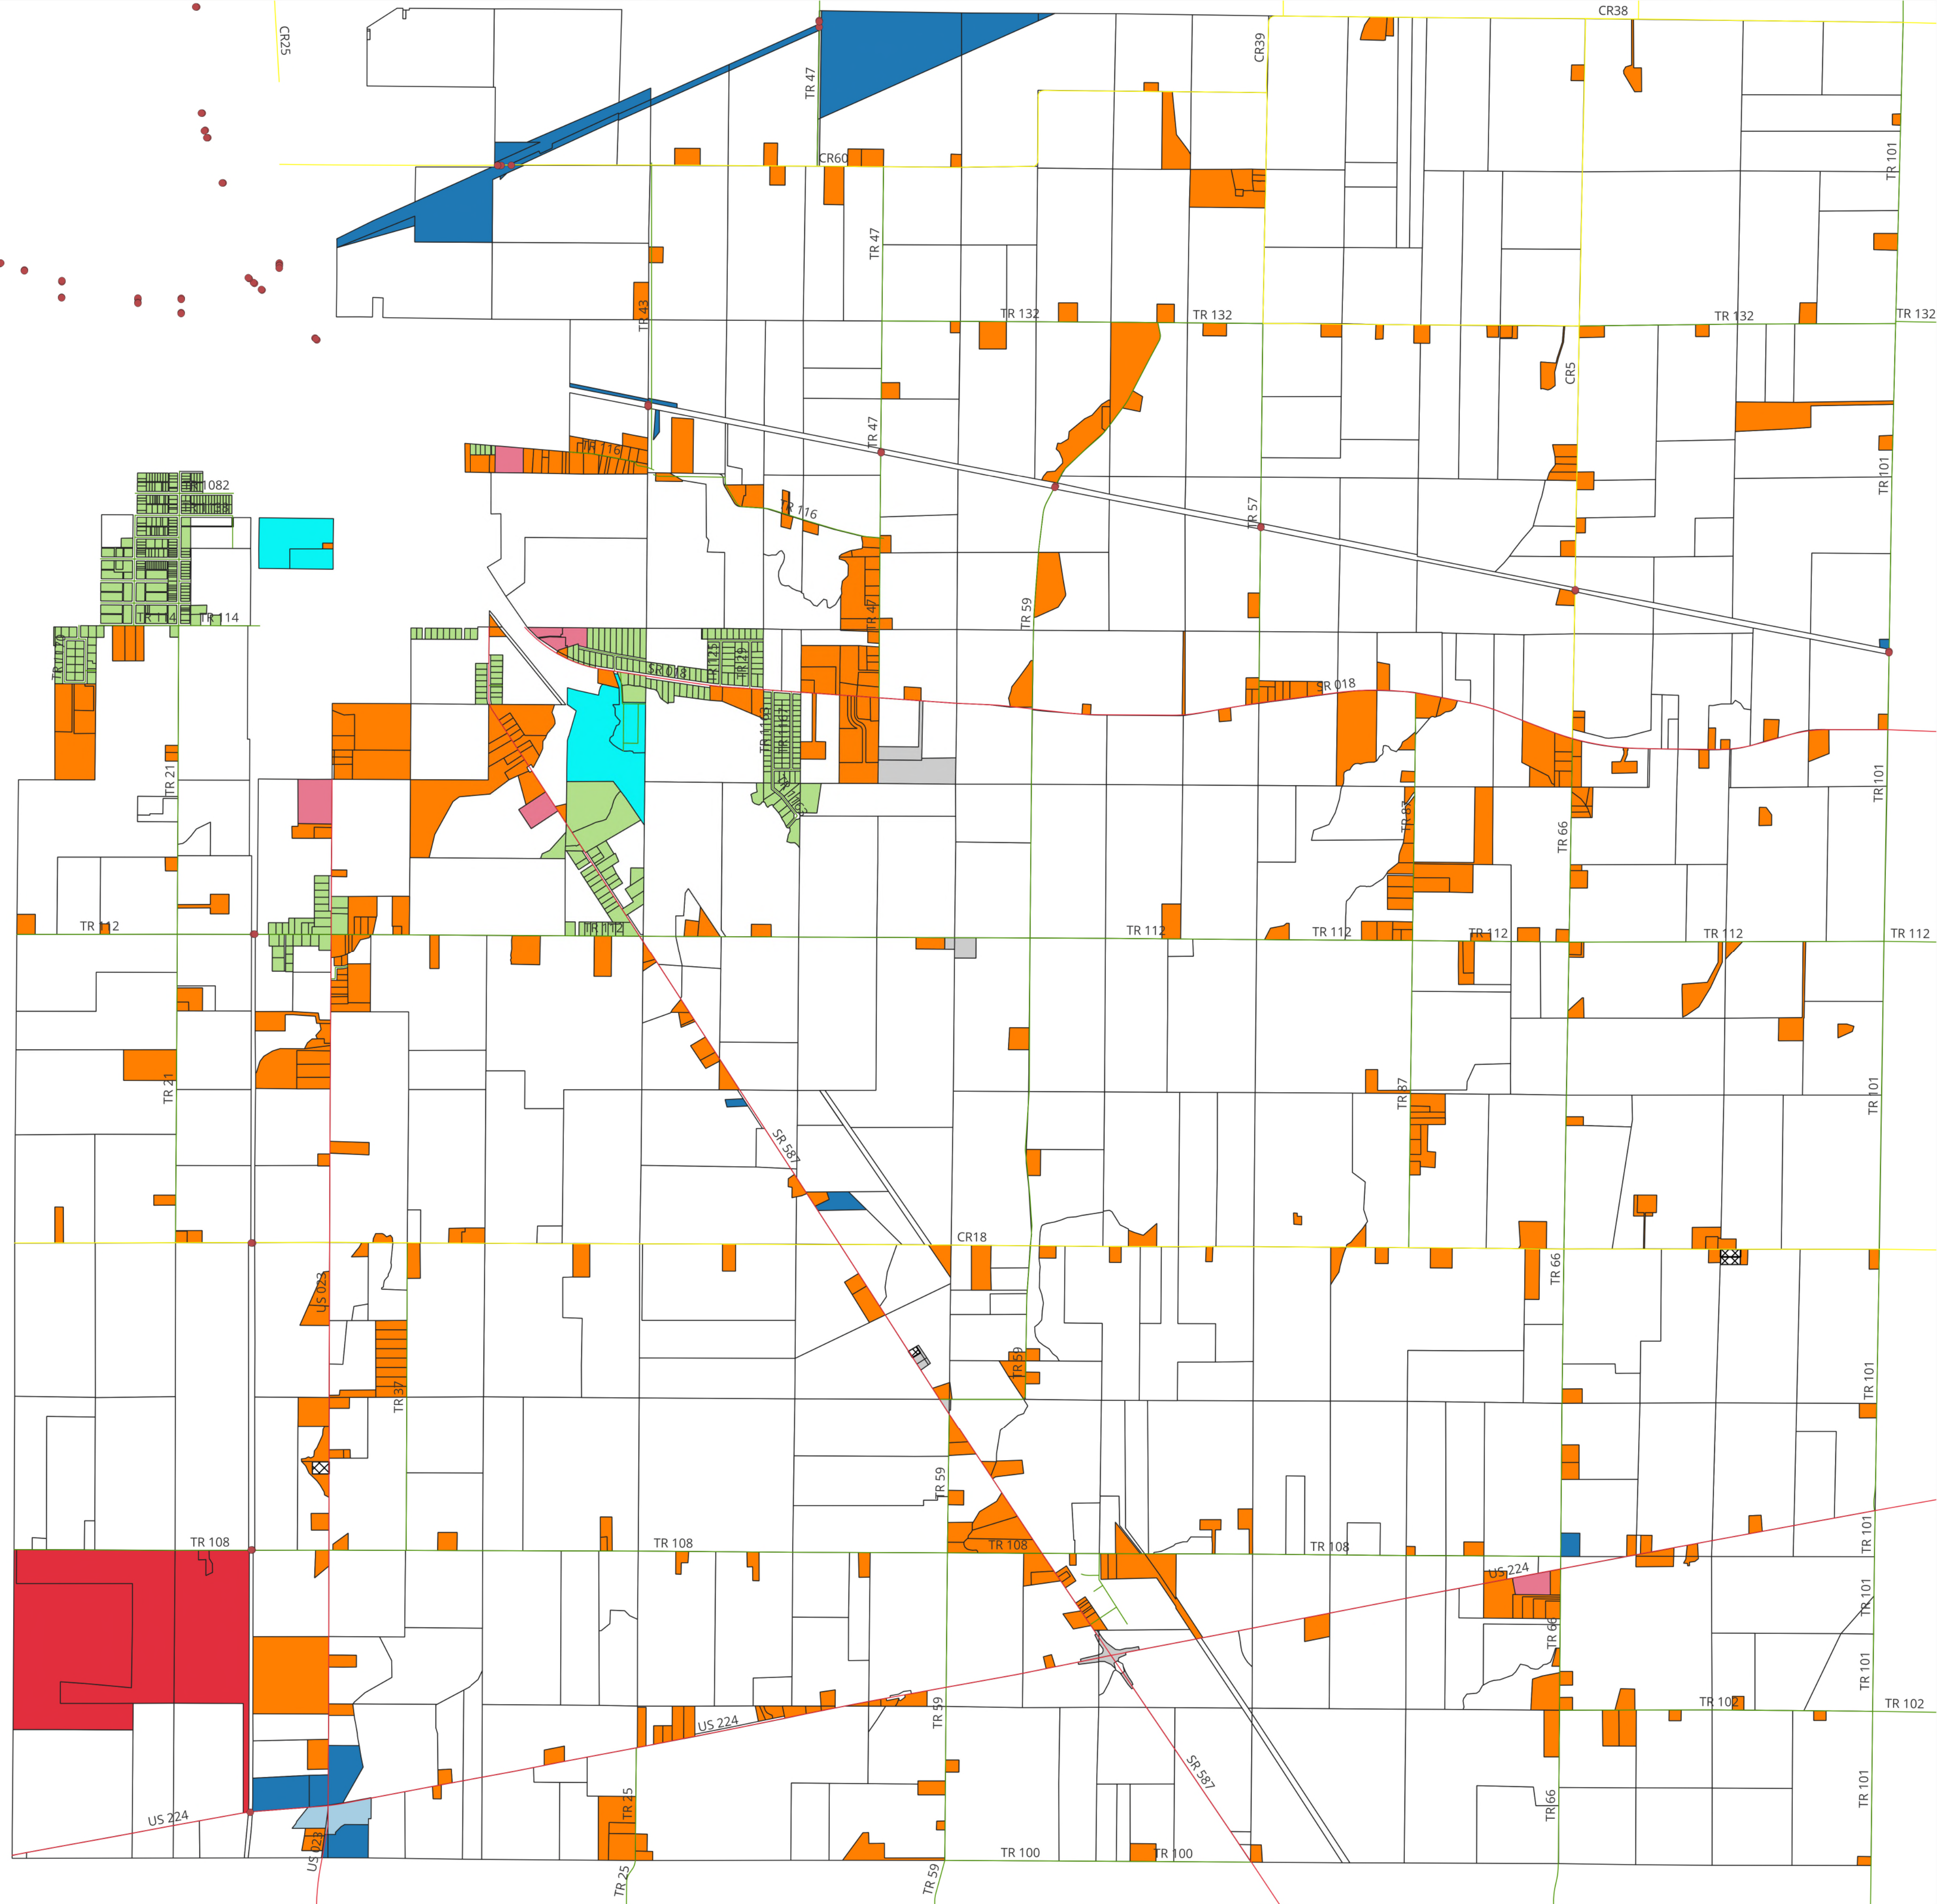

Loudon Township Zoning Map

May 6, 2024

APPROVED BY ZONING COMMISSION

- SEN_RLXING
 - state_rts_new
 - co_rds_new
 - twp_rds_new
- Loudon Township Zoning Draft 02-27-24
- Agricultural
 - Industrial
 - Rural Residential
 - Highway Commercial
 - Cemetery
 - Suburban Residential District
 - Commercial Recreation Area
 - General Commercial
 - Church, Government, Park District
 - Landfill District